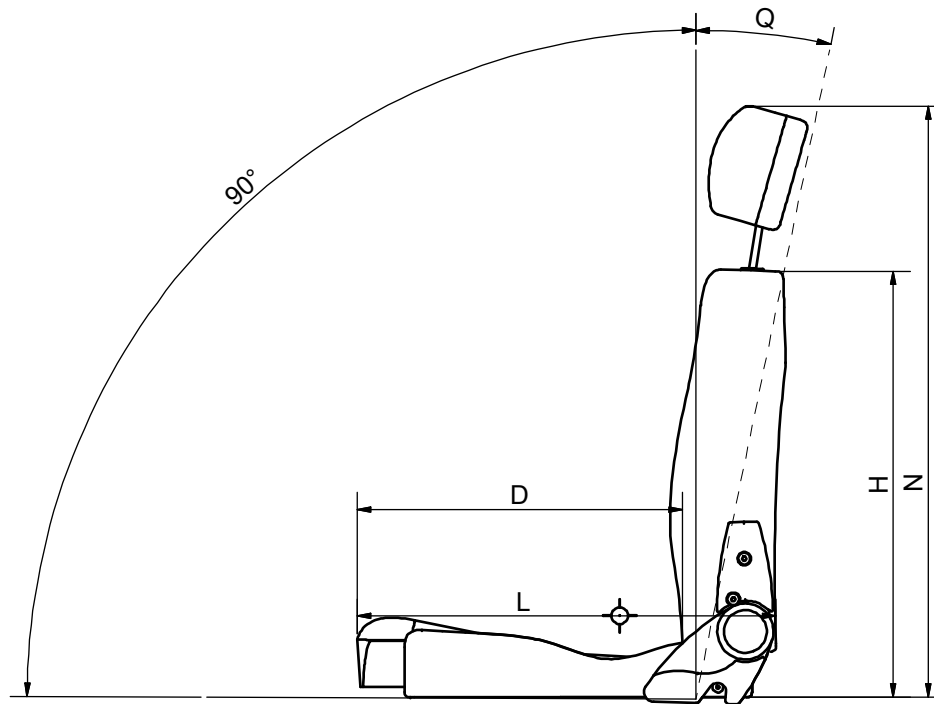

Seat measurements (mm & °)						
Seat	L	W	H	D	N	Q
Carony seat	540-610	510	640	410-490	780-880	90°

- W - Widest part of seat.
- D - Measure taken at lumbar support.
- L - Measure taken at H-point height.
- Q - Max possible recliner angle.

Note:  
 All dimensional measures taken at 20°-22° degrees recliner angle.  
 The W measure on the Carony Seat is measured with armrests.