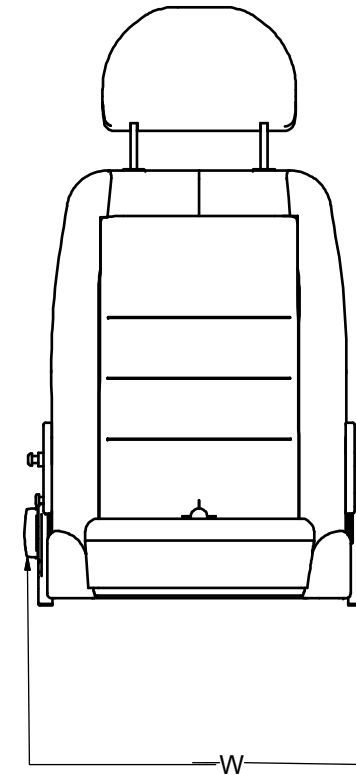

Seat measurements (mm & °)						
Seat	L	W	H	D	N	Q
Carony seat	540-610	510	640	410-490	780-880	90°

- W - Widest part of seat.
- D - Measure taken at lumbar support.
- L - Measure taken at H-point height.
- Q - Max possible recliner angle.

Note:  
 All dimensional measures taken at 20°-22° degrees recliner angle.  
 The W measure on the Carony Seat is measured with armrests.